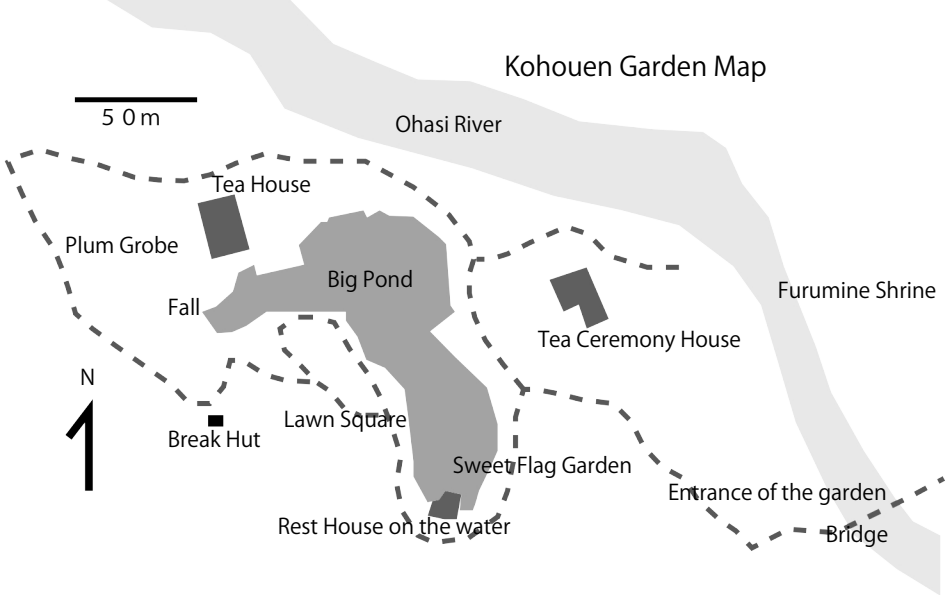

# Kohouen Garden Map

50 m

Ohasi River

Tea House

Plum Grobe

Fall

Big Pond

Tea Ceremony House

Furumine Shrine

N

Break Hut

Lawn Square

Sweet Flag Garden

Rest House on the water

Entrance of the garden

Bridge